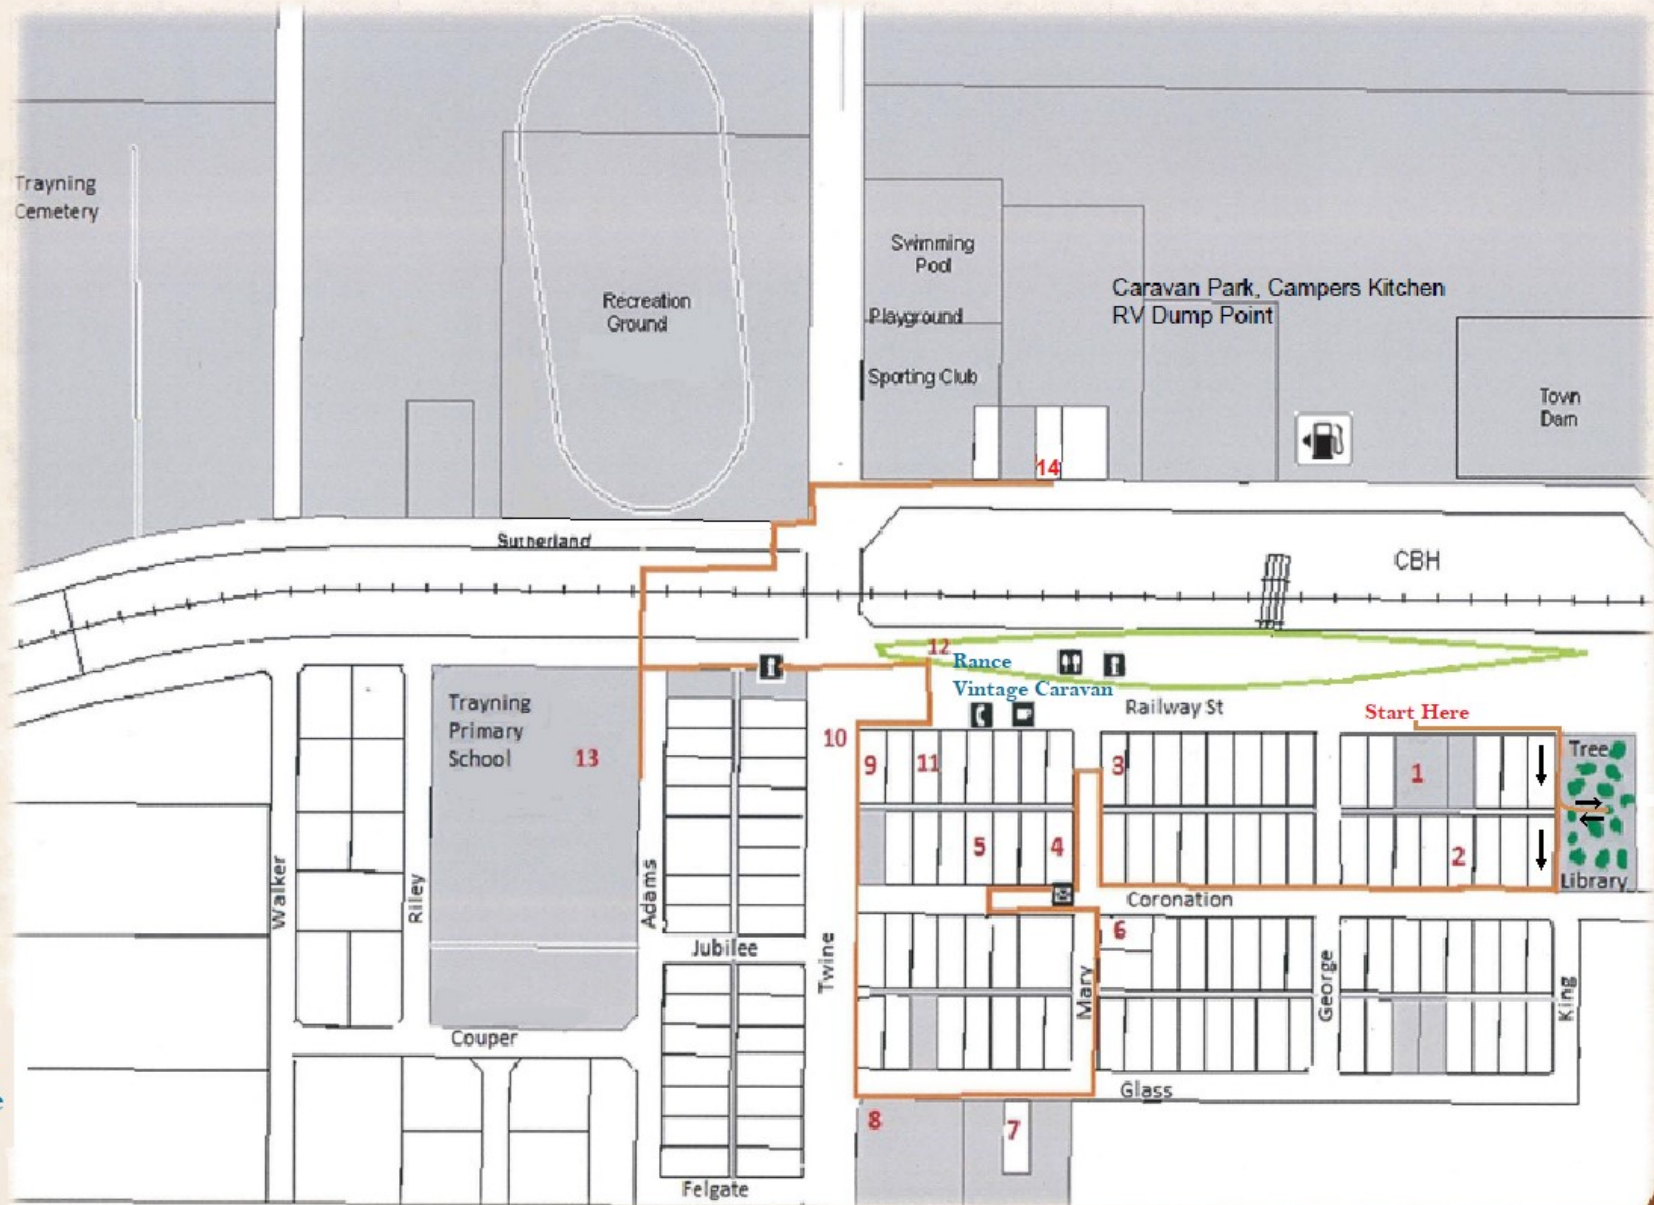

# TRAYNING CENTENARY WALK TRAIL

1. Catholic Church & School
2. St Josephs Convent
3. Trayning Hotel
4. Trayning Post Office
5. Uniting Church
6. Anglican Church
7. School Masters House
8. Original site -Trayning Primary School
9. Trayning Town Hall
10. Railway & Twine Street
11. ES & A Bank
12. Tree of Knowledge
13. Trayning Primary School
14. Trayning Police Station

Be sure to have a look at the Tree Library and the Rance Vintage Caravan on your way past.

*Shire of Trayning Celebrating 100 Years*