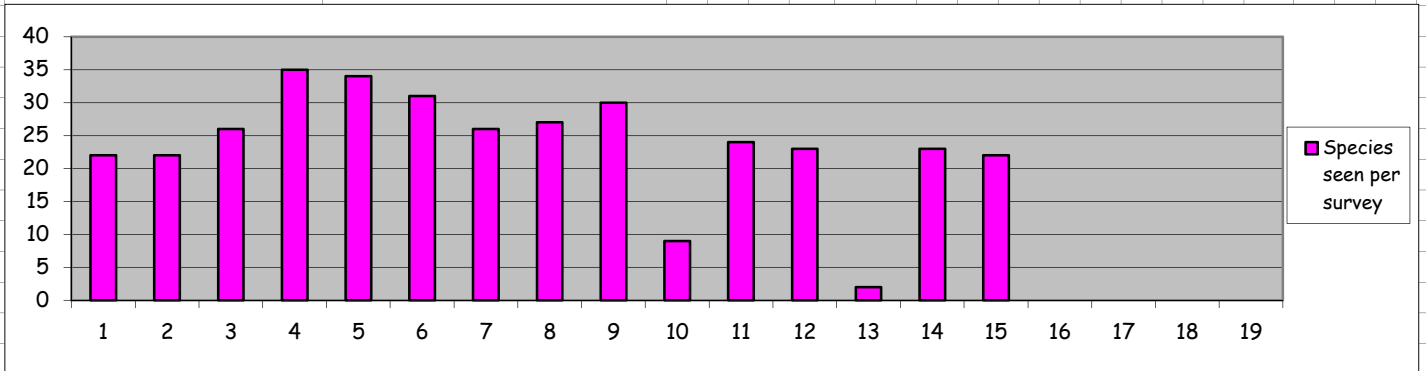

Legend :

Summer	Winter
Autumn	Spring

X = Denotes NO count taken.

RK = Road Kill

* Denotes historic data from Birdata, Birdlife Vic

\$ Denote 3 or more observers (Group Outing) !

Denotes Incidental Search

^ Denotes 2 Hectare Search

% Denotes 500m Rad Search

Denotes 5k Rad Search

~ Denotes half day survey

¹ Denotes partial numbers collected in township

Summary of Birds seen at Mukinbudin Township & WTP

'Atlas Bird' Numbers		Survey Dates																						
		Year of Surveys																						
BA#	Common Name	Scientific Name																						
	1	2	3	4	5	6	7	8	9	10	11	12	13	14	15	16	17	18	19					