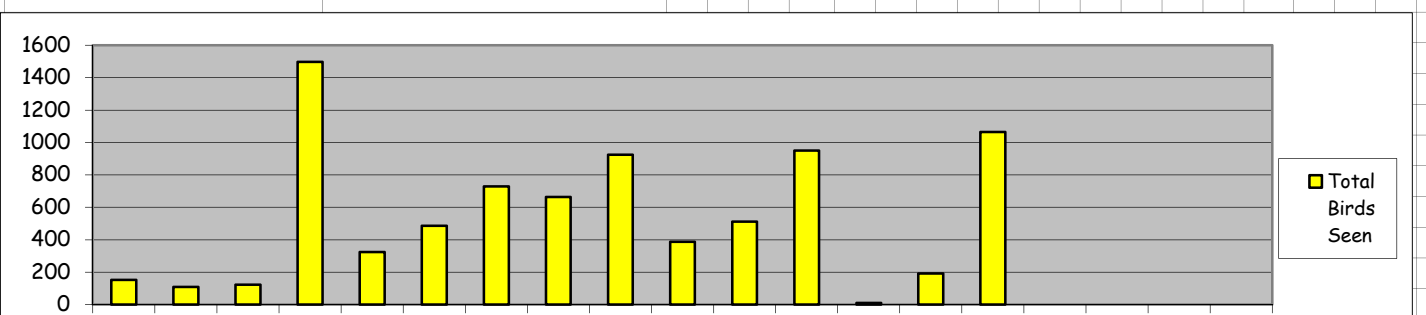

Legend :

Summer	Winter
Autumn	Spring

X = Denotes NO count taken.

RK = Road Kill

* Denotes historic data from Birdata, Birdlife Vic

\$ Denote 3 or more observers (Group Outing) !

Denotes Incidental Search

^ Denotes 2 Hectare Search

% Denotes 500m Rad Search

Denotes 5k Rad Search

~ Denotes half day survey

¹ Denotes partial numbers collected in township

Summary of Birds seen at Mukinbudin Township & WTP

'Atlas Bird' Numbers		Survey Dates																						
		Year of Surveys																						
BA#	Common Name	Scientific Name																						
	1	2	3	4	5	6	7	8	9	10	11	12	13	14	15	16	17	18	19					